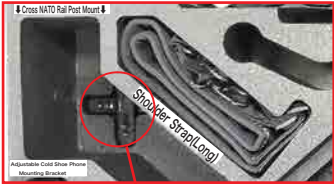

TILTA Float Handheld Gimbal Support System

最大積載量：10kg
 上下移動範囲：800mm

【収納レイアウト】

※System Armの下に収納されています。

Quick Attachment

※System Postの下に収納されています。

System Post

Cross NATO Rail Post Mount
 (1/4 ネジ x 1 付)

Shoulder Strap(Long)

Wireless Thumb Controller

V Mount Battery Plate

System Arm

Collision Avoidance Bracket x 2

Power Supply Base Plate

Monitor Bracket / Plate
 (1/4 ネジ x 1 付)

Collision Avoidance Bracket x 2

1/4 六角 x 1
 Lemo2Pin D-Tap

Support Vest

Lower Back Support

Side Bracket Provides Extra Support
 (1/4 六角ネジ x 1)

Power Supply Base Plate

フタ側収納付属品

Adjustable Cold Shoe Phone Mounting Bracket

※Support Vestの間に収納する。

付属内容

- System Arm 《3 個口》
- System Post
- Support Vest
- Lower Back Support
- Quick Attachment
- Wireless Thumb Controller
- Wireless Control Receiver Module
- Adjustable Cold Shoe Phone Mounting Bracket
- V Mount Battery Plate
- Monitor Bracket
- Plate (1/4 ネジ × 1 付)
- Cross NATO Rail Post Mount (1/4 ネジ × 1 付)
- NATO Rail Post Mount (1/4 ネジ × 2 付)
- Collision Avoidance Bracket × 2
- Power Supply Base Plate
- Side Bracket Provides Extra Support (1/4 六角ネジ × 1)
- Lemo2Pin D-Tap × 1 · 1/4 六角 × 1
- 2Pin-Lemo to 2Pin Lemo Cable
- Baby Pin Docking Adapter
- GoPro HERO Battery × 2
- Charger / AC Adapter (USB-Type C Cable 付)
- Shoulder Strap Long & Short
- 3/16 六角 × 1
1/4 ネジ × 2 1/4 六角ネジ × 2